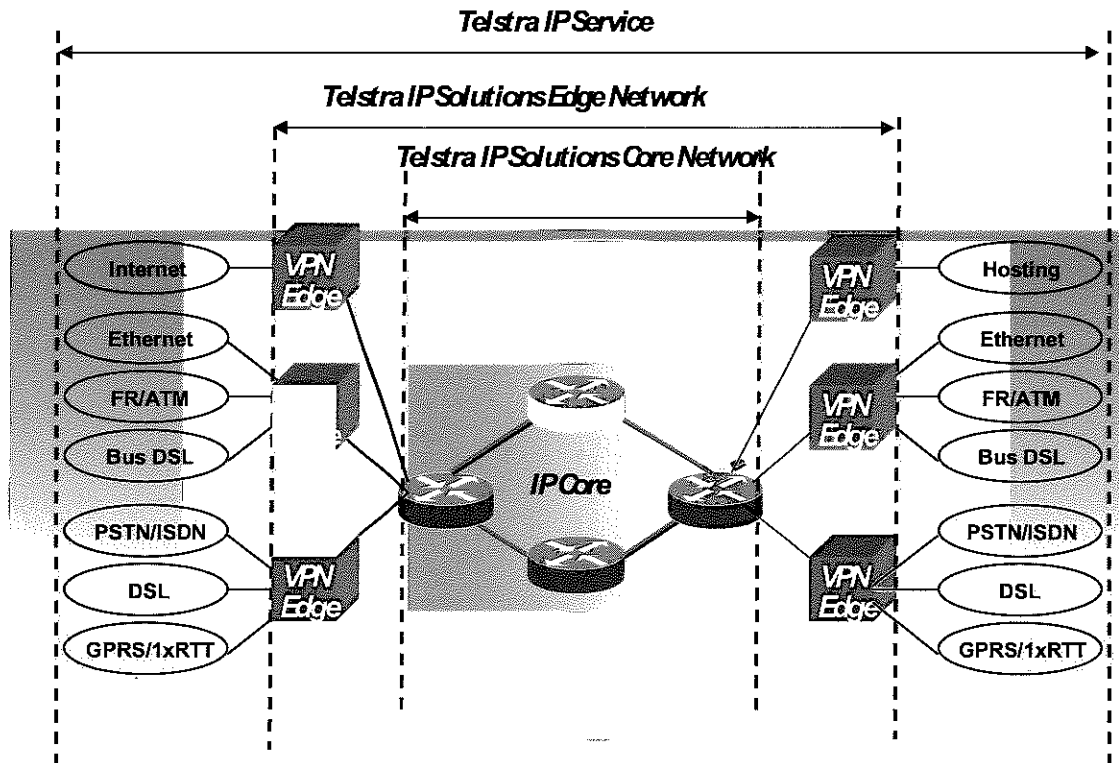

Exchange means a Telstra building where equipment is located in order to provide a Service.

GWIP Network Point of Presence (PoP) means, in respect of the Service, the network access point located in an Exchange.

Major Rural means areas within Australia with a population of between 2,500 and 10,000 people.

Minor Rural means areas within Australia with a population of between 200 and 2,500 people.

Provider Edge (PE) Router means a router located at a GWIP Network PoP, provided and configured by Telstra.

Telstra IP Service means a service provided using Telstra's IP network as described in the diagram below.

Telstra IP Solutions Edge Network means Telstra's IP Solutions Core Network and Telstra's virtual private network edge devices as described in the diagram below.