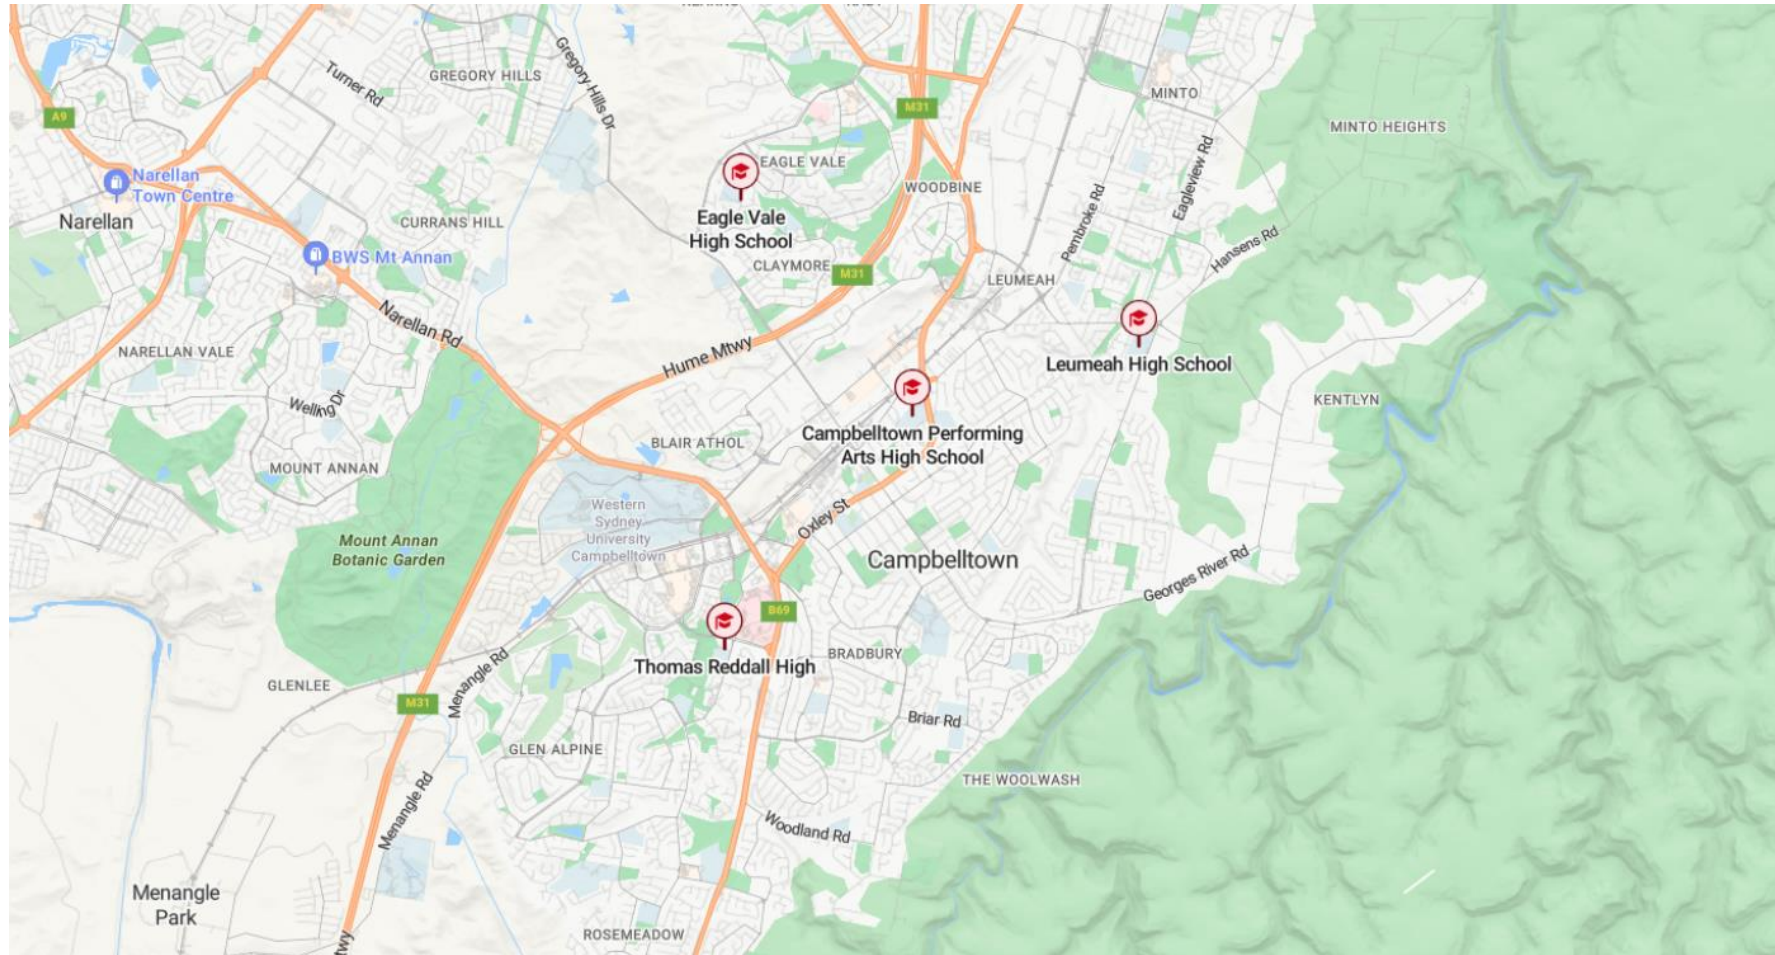

Campbelltown Principal Network