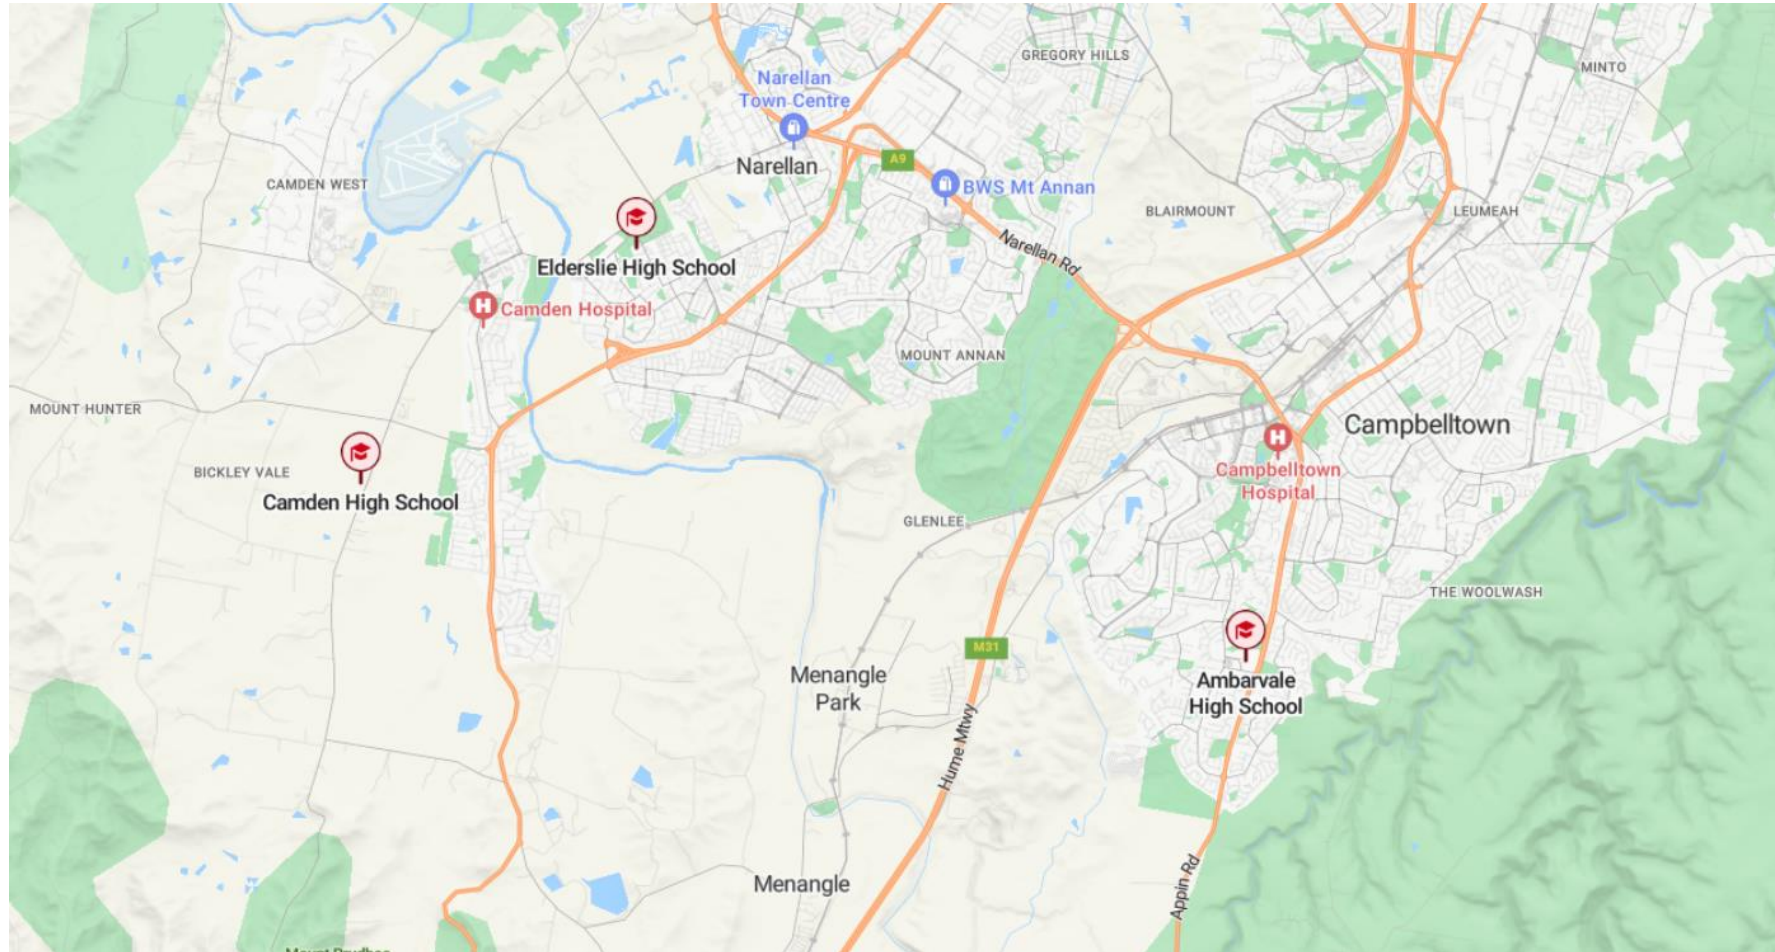

Camden Principal Network